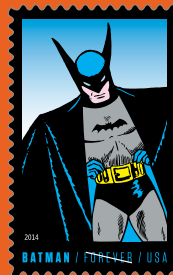

STAMP SCOOP

BATMAN

In the world of comic book superheroes, no defender of justice has resonated as well as Batman. Now celebrating his 75th Anniversary, Batman has connected with nearly every generation he's reached, known by many names – the Caped Crusader, the Silent Guardian, the Dark Knight. He premiered in *Detective Comics #27* in March of 1939, drawn by Bob Kane in a script by Bill Finger. Batman's tale was a dark one: born to a billionaire fortune and christened Bruce Wayne, he witnessed his parents' murder as a child and dedicated himself to a life of fighting crime. Without the gift of "super powers," he is the epitome of human accomplishment, with a razor-sharp intellect, astonishing physical prowess, and an arsenal of high-tech gadgets.

Batman received his own feature comic series a year after his debut, and expanded his brand across television, film, and video games throughout the years. In movies, he has seen the most successful superhero franchise, and has been played by some of Hollywood's top leading men, including Adam West, Val Kilmer, George Clooney, Michael Keaton, and most recently, Ben Affleck. 2014's stamps honor Batman and his signature logo, throughout comics' Golden Age (late '30s-'50s), Silver Age (mid '50s-'70s), Bronze Age ('70s-mid '80s), and Modern Age.